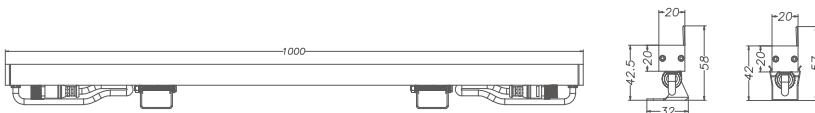

XC-20-03/LED wall washer

Size:

XC-20-03/LED wall washer

Features:

1. Mini / minimalist lamp body with design patent conforms to modern industrial aesthetic standard
2. The whole structure waterproof adopts the new patented technology and technology of extrusion silicone strip
3. Square quick waterproof connector adopts patent technology of automobile piston type with nano breathing valve
4. The luminescent surface is made of frosted glass or milky white PC and other materials to meet various luminescent requirements
5. Various installation methods can be selected according to the site installation conditions

Parameter:

Lamp Parameter		LED parameter	
Beam Angle	120°	LED chip	Cree
case material/color	Aviation grade aluminum alloy(Grey)	LED Item	CLX6E/2835
Cover material/color	Frosted tempered glass	CCT	Single color/RGB/RGBW
IP rate	IP66 structure waterproof	LED Life	50000h
Lamp Power	12W/15W	Other Parameter	
Input Voltage	DC24V	Cable size	5 pins rubber cable(power cable 1 mm ² ,signal cable 0.3mm ²), connector:φ16mm Aluminium alloy+φ1.5mm Gold-plated solid Pins
Pixel segment	8 pixels	Cable length	150mm
Light Efficiency	75lm/w(white)	Fixing clip	304 Stainless steel
Light angle	adjustable	Light distribution	
Cable location	From the bottom	<p>平均光束角(50%):118.2度</p>	
Control way	ON-OFF /DMX512		
Series connection quantity	10pcs		