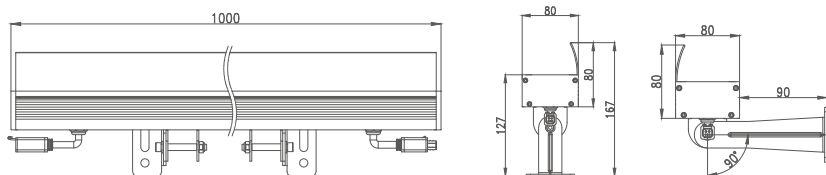

XD-80-03/LED wall washer

Size:

XD-80-03/LED wall washer

Features:

1. Minimalist lamp body with design patent conforms to modern industrial aesthetic standard
2. The whole structure waterproof adopts the new patented technology and technology of extrusion silicone strip
3. Square quick waterproof connector adopts patent technology of automobile piston type with nano breathing valve
4. Adopt the precise light distribution technology exclusive to wall washing lamp and 93% light transmittance ultra white toughened glass
5. 304 stainless steel with locking function damping rotating bracket with patented technology as standard

Parameter:

Lamp Parameter		LED parameter	
Beam Angle	6° 10° 20° 30° 45° 60°	LED chip	Cree
Case material/color	Aviation grade aluminum alloy(Grey)	LED Item	XML
Cover material/color	Ultra clear white tempered glass	CCT	Single color/RGBW
IP rate	IP66 structure waterproof	LED Life	5W/10W
Lamp Power	180W(24*7.5W)	Other Parameter	
Input Voltage	AC85-265V	Cable size	3 pins 1.5 mm ² rubber cable
PF	0.9	Cable length	300mm
Light Efficiency	85lm/w(white)	Fixing clip	304 Stainless steel
Light angle	200° adjustable	Light distribution	
Cable location	From the bottom		
Control way	ON-OFF /DMX512		
Environment temperature	-30°C~+35°C		