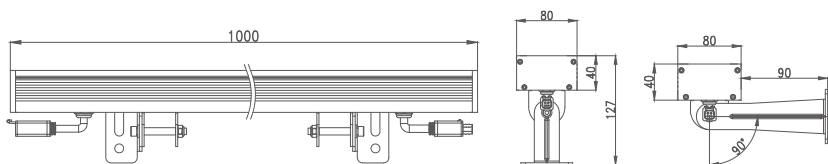

XD-80-01/LED wall washer

Size:

XD-80-01/LED wall washer

Features:

1. Minimalist lamp body with design patent conforms to modern industrial aesthetic standard
2. The whole structure waterproof adopts the new patented technology and technology of extrusion silicone strip
3. Square quick waterproof connector adopts patent technology of automobile piston type with nano breathing valve
4. Adopt the precise light distribution technology exclusive to wall washing lamp and 93% light transmittance ultra white toughened glass
5. 304 stainless steel with locking function damping rotating bracket with patented technology as standard

Parameter:

Lamp Parameter		LED parameter	
Beam Angle	6° 10° 20° 40° 60°	LED chip	Cree
Case material/color	Aviation grade aluminum alloy(Grey)	LED Item	XPL/XML
Cover material/color	Ultra clear white tempered glass	CCT	Single color/RGBW
IP rate	IP66 structure waterproof	LED Life	10W
Lamp Power	150W-180W	Other Parameter	
Input Voltage	AC85-265V	Cable size	3 pins 1.5 mm ² rubber cable
PF	0.9	Cable length	300mm
Light Efficiency	85lm/w(white)	Fixing clip	304 Stainless steel
Light angle	200° adjustable	Light distribution	
Cable location	From the bottom		
Control way	ON-OFF /DMX512		
Environment temperature	-30°C~+35°C		