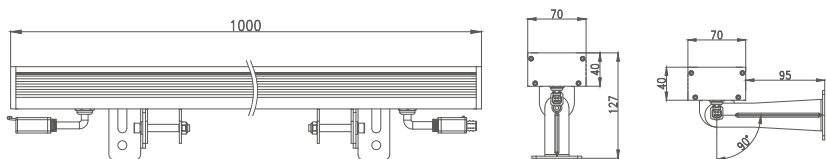

XD-70-05/LED wall washer

0.2mm deviation 85° accurate cutting light direction

Size:

XD-70-05/LED wall washer

Features:

1. Minimalist lamp body with design patent conforms to modern industrial aesthetic standard
2. The whole structure waterproof adopts the new patented technology and technology of extrusion silicone strip
3. Square quick waterproof connector adopts patent technology of automobile piston type with nano breathing valve
4. Adopt the precise light distribution technology exclusive to wall washing lamp and 93% light transmittance ultra white toughened glass
5. 304 stainless steel with locking function damping rotating bracket with patented technology as standard

Parameter:

Lamp Parameter		LED parameter	
Beam Angle	6° 10° 20° 40° 60°	LED chip	Cree
Case material/color	Aviation grade aluminum alloy(Grey)	LED Item	XPL/XML
Cover material/color	Ultra clear white tempered glass	CCT	Single color/RGBW
IP rate	IP66 structure waterproof	LED Life	10W
Lamp Power	120W	Other Parameter	
Input Voltage	AC85-265V	Cable size	3 pins 1.5 mm ² rubber cable
PF	0.9	Cable length	300mm
Light Efficiency	85lm/w(white)	Fixing clip	304 Stainless steel
Light angle	200° adjustable	Light distribution	
Cable location	From the bottom		
Control way	ON-OFF /DMX512		
Environment temperature	-30°C~+35°C		