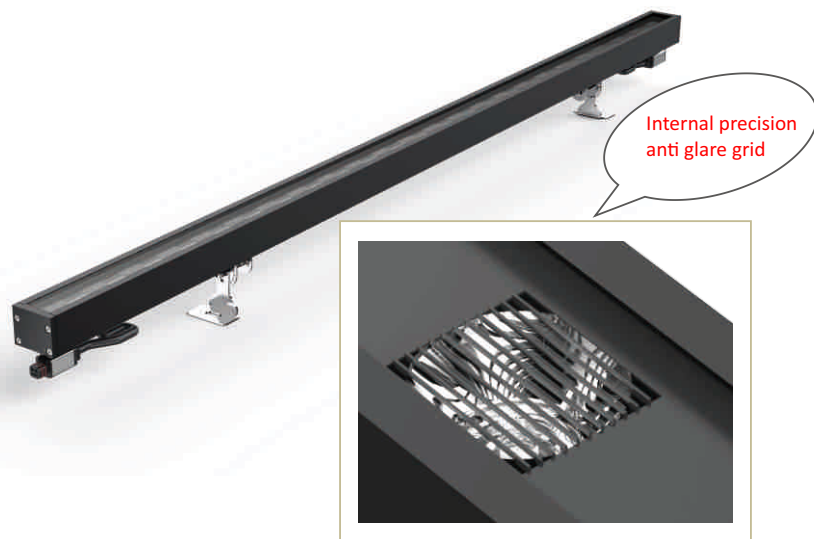

## XD-38-05/LED wall washer

0.2mm deviation 85° accurate cutting light direction

Size:

## XD-38-05/LED wall washer

Features:

1. Minimalist lamp body with design patent conforms to modern industrial aesthetic standard
2. The whole structure waterproof adopts the new patented technology and technology of extrusion silicone strip
3. Square quick waterproof connector adopts patent technology of automobile piston type with nano breathing valve
4. Adopt the precise light distribution technology exclusive to wall washing lamp and 93% light transmittance ultra white toughened glass
5. 304 stainless steel with locking function damping rotating bracket with patented technology as standard

Parameter:

Lamp Parameter		LED parameter	
Beam Angle	10° 20° 40° 60°	LED chip	Cree/OSRAM
case material/color	Aviation grade aluminum alloy(Grey)	LED Item	XTE/3030
Cover material/color	Tempered glass	CCT	Single color/RGBW
IP rate	IP66 structure waterproof	LED Life	50000h
Lamp Power	36W/48W	Other Parameter	
Input Voltage	DC24V	Cable size	5 pins rubber cable(power cable 1 mm <sup>2</sup> ,signal cable 0.3mm <sup>2</sup> ), connector:φ16mm Aluminium alloy+φ1.5mm Gold-plated solid Pins
Pixel segment	4 Pixels	Cable length	150mm
Light Efficiency	75lm/w(white)	Fixing clip	304 Stainless steel
Light angle	200° adjustable	Light distribution	
Cable location	From the bottom	<p>平均光束角 (50%) : 10.3度 5.4.5.4</p>	
Control way	ON-OFF /DMX512		
Series connection quantity	4pcs		