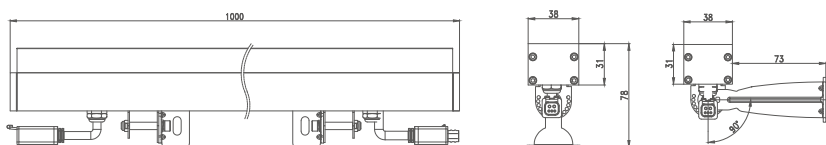

## XD-38-05/LED wall washer

0.2mm deviation 85° accurate cutting light direction

Size:

## XD-38-05/LED wall washer

Features:

1. Minimalist lamp body with design patent conforms to modern industrial aesthetic standard
2. The whole structure waterproof adopts the new patented technology and technology of extrusion silicone strip
3. Square quick waterproof connector adopts patent technology of automobile piston type with nano breathing valve
4. Adopt the precise light distribution technology exclusive to wall washing lamp and 93% light transmittance ultra white toughened glass
5. 304 stainless steel with locking function damping rotating bracket with patented technology as standard

Parameter:

Lamp Parameter		LED parameter	
Beam Angle	10° 20° 40° 60°	LED chip	Cree/OSRAM
case material/color	Aviation grade aluminum alloy(Grey)	LED Item	XTE/3030
Cover material/color	Tempered glass	CCT	Single color/RGBW
IP rate	IP66 structure waterproof	LED Life	50000h
Lamp Power	36W/48W	Other Parameter	
Input Voltage	DC24V	Cable size	5 pins rubber cable(power cable 1 mm <sup>2</sup> ,signal cable 0.3mm <sup>2</sup> ), connector:φ16mm Aluminium alloy+φ1.5mm Gold-plated solid Pins
Pixel segment	4 Pixels	Cable length	150mm
Light Efficiency	75lm/w(white)	Fixing clip	304 Stainless steel
Light angle	200° adjustable	Light distribution	
Cable location	From the bottom	<p>平均光束角 (50%) : 10.3度 5.4.5.4</p>	
Control way	ON-OFF /DMX512		
Series connection quantity	4pcs		