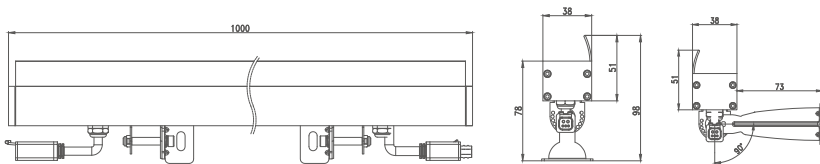

XD-38-03/LED wall washer

Size:

XD-38-03/LED wall washer

Features:

1. Minimalist lamp body with design patent conforms to modern industrial aesthetic standard
2. The whole structure waterproof adopts the new patented technology and technology of extrusion silicone strip
3. Square quick waterproof connector adopts patent technology of automobile piston type with nano breathing valve
4. Adopt the precise light distribution technology exclusive to wall washing lamp and 93% light transmittance ultra white toughened glass
5. 304 stainless steel with locking function damping rotating bracket with patented technology as standard

Parameter:

Lamp Parameter		LED parameter	
Beam Angle	10° 20° 40° 60°	LED chip	Cree/OSRAM
case material/color	Aviation grade aluminum alloy(Grey)	LED Item	XTE/3030
Cover material/color	Tempered glass	CCT	Single color/RGBW
IP rate	IP66 structure waterproof	LED Life	50000h
Lamp Power	36W/48W	Other Parameter	
Input Voltage	DC24V	Cable size	5 pins rubber cable(power cable 1 mm ² ,signal cable 0.3mm ²), connector:φ16mm Aluminium alloy+φ1.5mm Gold-plated solid Pins
Pixel segment	4 Pixels	Cable length	150mm
Light Efficiency	75lm/w(white)	Fixing clip	304 Stainless steel
Light angle	200° adjustable	Light distribution	
Cable location	From the bottom		
Control way	ON-OFF /DMX512		
Series connection quantity	4pcs		