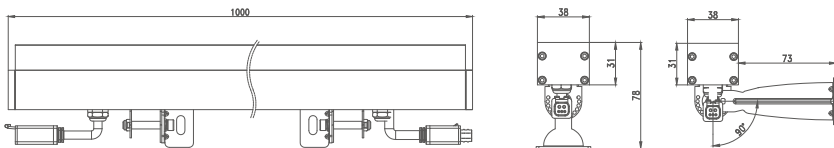

XD-38-01/LED wall washer

Size:

XD-38-01/LED wall washer

Features:

1. Minimalist lamp body with design patent conforms to modern industrial aesthetic standard
2. The whole structure waterproof adopts the new patented technology and technology of extrusion silicone strip
3. Square quick waterproof connector adopts patent technology of automobile piston type with nano breathing valve
4. Adopt the precise light distribution technology exclusive to wall washing lamp and 93% light transmittance ultra white toughened glass
5. 304 stainless steel with locking function damping rotating bracket with patented technology as standard

Parameter:

Lamp Parameter		LED parameter	
Beam Angle	10° 20° 40° 60°	LED chip	Cree/OSRAM
case material/color	Aviation grade aluminum alloy(Grey)	LED Item	XTE/3030
Cover material/color	Tempered glass	CCT	Single color/RGBW
IP rate	IP66 structure waterproof	LED Life	50000h
Lamp Power	36W/48W	Other Parameter	
Input Voltage	DC24V	Cable size	5 pins rubber cable(power cable 1 mm ² ,signal cable 0.3mm ²), connector:φ16mm Aluminium alloy+φ1.5mm Gold-plated solid Pins
Pixel segment	4 Pixels	Cable length	150mm
Light Efficiency	75lm/w(white)	Fixing clip	304 Stainless steel
Light angle	200° adjustable	Light distribution	
Cable location	From the bottom		
Control way	ON-OFF /DMX512		
Series connection quantity	4pcs		