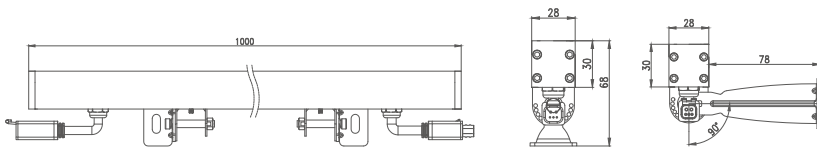

XD-28-01/LED wall washer

Size:

XD-28-01/LED wall washer

Features:

1. Minimalist lamp body with design patent conforms to modern industrial aesthetic standard
2. The whole structure waterproof adopts the new patented technology and technology of extrusion silicone strip
3. Square quick waterproof connector adopts patent technology of automobile piston type with nano breathing valve
4. Adopt the precise light distribution technology exclusive to wall washing lamp and 93% light transmittance ultra white toughened glass
5. 304 stainless steel with locking function damping rotating bracket with patented technology as standard

Parameter:

Lamp Parameter		LED parameter	
Beam Angle	30° 40° 60°	LED chip	Cree/OSRAM
case material/color	Aviation grade aluminum alloy(Grey)	LED Item	CLX6E/2835
Cover material/color	Frosted tempered glass	CCT	Single color/RGBW
IP rate	IP66 structure waterproof	LED Life	50000h
Lamp Power	12W	Other Parameter	
Input Voltage	DC24V	Cable size	5 pins rubber cable(power cable 1 mm ² ,signal cable 0.3mm ²), connector:φ16mm Aluminium alloy+φ1.5mm Gold-plated solid Pins
Pixel segment	1pixel, 4 pixels,8 pixels	Cable length	150mm
Light Efficiency	75lm/w(white)	Fixing clip	304 Stainless steel
Light angle	200° adjustable	Light distribution	
Cable location	From the bottom		
Control way	ON-OFF /DMX512		
Series connection quantity	10pcs		