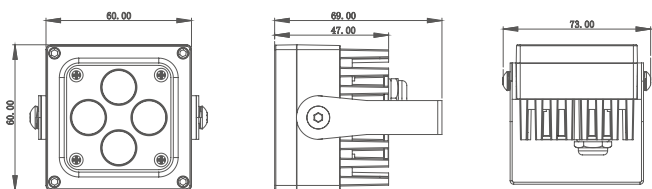

FA-060-01/LED Flood Light

Size:

FA-060-01/LED Flood Light

Features:

1. Mini / minimalist lamp body with design patent conforms to modern industrial aesthetic standard
2. The whole structure waterproof adopts mechanical pressure locking silica pad technology to ensure high and low temperature durability
3. Special ultra long distance precise projection technology and 93% light transmittance ultra clear glass
4. Die-casting aluminum lamp body and composite metal high efficiency heat dissipation patent technology
5. The body adopts the unique square small column 360° convection and efficient heat dissipation technology
6. Standard 304 stainless steel damping rotating bracket with locking function

Parameter:

Lamp Parameter		LED parameter	
Beam Angle	10° 20° 30° 45° 60°	LED chip	Cree
Case material/color	Die-casting aluminum (black)	LED Item	XTE
Cover material/color	Ultra clear tempered glass	CCT	Single color
IP rate	IP66 structure waterproof	LED Power	5W
Lamp Power	6W--12W	Other Parameter	
Input Voltage	DC24V	Cable size	2pins 1.5mm ² rubber cable
PF	0.9	Cable length	300mm
Light Efficiency	85lm/w(white)	Fixing clip	304 Stainless steel
Light angle	180°adjustable	Light distribution	
Cable location	From the bottom	<p>平均光束角 (50%) : 10.3度</p>	
Control way	ON-OFF /DMX512		
Environment temperature	-30°C~+35°C		