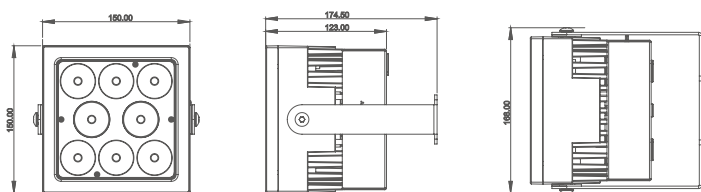

FA-150-01/LED Flood Light

Size:

FA-150-01/LED Flood Light

Features:

1. Mini / minimalist lamp body with design patent conforms to modern industrial aesthetic standard
2. The whole structure waterproof adopts mechanical pressure locking silica pad technology to ensure high and low temperature durability
3. Special ultra long distance precise projection technology and 93% light transmittance ultra clear glass
4. Die-casting aluminum lamp body and composite metal high efficiency heat dissipation patent technology
5. The body adopts the unique square small column 360° convection and efficient heat dissipation technology
6. Standard 304 stainless steel damping rotating bracket with locking function

Parameter:

Lamp Parameter		LED parameter	
Beam Angle	6° 10° 20° 30° 45° 60°	LED chip	Cree
Case material/color	Die-casting aluminum (black)	LED Item	XTE/XML
Cover material/color	Ultra clear tempered glass	CCT	Single color/RGBW
IP rate	IP66 structure waterproof	LED Power	5W/10W
Lamp Power	30W--60W	Other Parameter	
Input Voltage	DC24V/AC85-265V	Cable size	3pins 1.5mm ² rubber cable
PF	0.9	Cable length	300mm
Light Efficiency	85lm/w(white)	Fixing clip	304 Stainless steel
Light angle	180°adjustable	Light distribution	
Cable location	From the bottom	<p>光通量:led CO/180 60 2.9, 3.2 C90/210 3.9, 3.1 平均光束角 (50%): 6.1度</p>	
Control way	ON-OFF /DMX512		
Environment temperature	-30°C~+35°C		