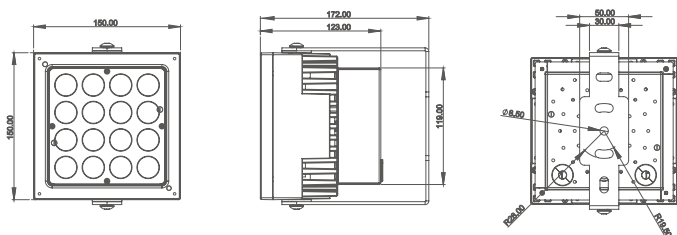

## FA-150-03/LED Flood Light

Size:

## FA-150-03/LED Flood Light

Features:

1. Mini / minimalist lamp body with design patent conforms to modern industrial aesthetic standard
2. The whole structure waterproof adopts mechanical pressure locking silica gel pad technology to ensure high and low temperature durability
3. Anti glare system adopts 0.2mm precision grid deflection 85° precision cutting light patent technology
4. Special ultra long distance precise projection technology and 93% light transmittance ultra clear glass
5. Adopt die-casting aluminum lamp body and composite metal high efficiency heat conduction patent technology
6. The lamp body adopts the unique square small column 360 degree convection and efficient heat dissipation technology

Parameter:

Lamp Parameter		LED parameter	
Beam Angle	6° 10° 20° 30° 45° 60°	LED chip	Cree
Case material/color	Dia-casting aluminum (black)	LED Item	XTE/XML
Cover material/color	Ultra clear tempered glass	CCT	Single color/RGBW
IP rate	IP66 structure waterproof	LED Power	5W/10W
Lamp Power	30W--60W	Other Parameter	
Input Voltage	DC24V/AC85-265V	Cable size	3pins 1.5mm <sup>2</sup> rubber cable
PF	0.9	Cable length	300mm
Light Efficiency	85lm/w(white)	Fixing clip	304 Stainless steel
Light angle	180°adjustable	Light distribution	
Cable location	From the bottom	<p>平均光束角 (50%) : 6.1度</p>	
Control way	ON-OFF /DMX512		
Environment temperature	-30°C~+35°C		