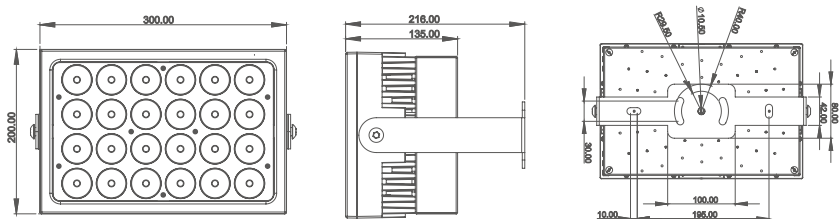

## FA-2030-01/LED Flood Light

Size:

## FA-2030-01/LED Flood Light

Features:

1. Mini / minimalist lamp body with design patent conforms to modern industrial aesthetic standard
2. The whole structure waterproof adopts mechanical pressure locking silica pad technology to ensure high and low temperature durability
3. Special ultra long distance precise projection technology and 93% light transmittance ultra clear glass
4. Die-casting aluminum lamp body and composite metal high efficiency heat dissipation patent technology
5. The body adopts the unique square small column 360° convection and efficient heat dissipation technology
6. Standard 304 stainless steel damping rotating bracket with locking function

Parameter:

Lamp Parameter		LED parameter	
Beam Angle	6° 10° 20° 30° 45° 60°	LED chip	Cree
Case material/color	Die-casting aluminum (black)	LED Item	XPL/XML
Cover material/color	Ultra clear tempered glass	CCT	Single color/RGBW
IP rate	IP66 structure waterproof	LED Power	10W
Lamp Power	120W--150W	Other Parameter	
Input Voltage	AC85-265V	Cable size	3pins 1.5mm <sup>2</sup> rubber cable
PF	0.9	Cable length	300mm
Light Efficiency	85lm/w(white)	Fixing clip	304 Stainless steel
Light angle	180°adjustable	Light distribution	
Cable location	From the bottom		
Control way	ON-OFF /DMX512		
Environment temperature	-30°C~+35°C		