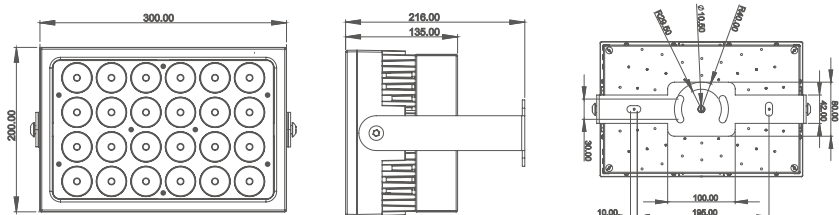

## FA-2030-03/LED Flood Light

Size:

## FA-2030-03/LED Flood Light

Features:

1. Mini / minimalist lamp body with design patent conforms to modern industrial aesthetic standard
2. The whole structure waterproof adopts mechanical pressure locking silica gel pad technology to ensure high and low temperature durability
3. Anti glare system adopts 0.2mm precision grid deflection 85° precision cutting light patent technology
4. Special ultra long distance precise projection technology and 93% light transmittance ultra clear glass
5. Adopt die-casting aluminum lamp body and composite metal high efficiency heat conduction patent technology
6. The lamp body adopts the unique square small column 360 degree convection and efficient heat dissipation technology

Parameter:

Lamp Parameter		LED parameter	
Beam Angle	6° 10° 20° 30° 45° 60°	LED chip	Cree
Case material/color	Die-casting aluminum (black)	LED Item	XPL/XML
Cover material/color	Ultra clear tempered glass	CCT	Single color/RGBW
IP rate	IP66 structure waterproof	LED Power	10W
Lamp Power	120W--150W	Other Parameter	
Input Voltage	AC85-265V	Cable size	3pins 1.5mm <sup>2</sup> rubber cable
PF	0.9	Cable length	300mm
Light Efficiency	85lm/w(white)	Fixing clip	304 Stainless steel
Light angle	180°adjustable	Light distribution	
Cable location	From the bottom		
Control way	ON-OFF /DMX512		
Environment temperature	-30°C~+35°C		