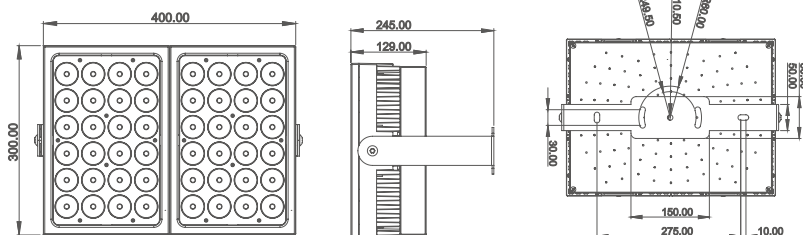

FA-3040-01/LED Flood Light

Size:

FA-3040-01/LED Flood Light

Features:

1. Mini / minimalist lamp body with design patent conforms to modern industrial aesthetic standard
2. The whole structure waterproof adopts mechanical pressure locking silica pad technology to ensure high and low temperature durability
3. Special ultra long distance precise projection technology and 93% light transmittance ultra clear glass
4. Die-casting aluminum lamp body and composite metal high efficiency heat dissipation patent technology
5. The body adopts the unique square small column 360° convection and efficient heat dissipation technology
6. Standard 304 stainless steel damping rotating bracket with locking function

Parameter:

Lamp Parameter		LED parameter	
Beam Angle	6° 10° 20° 30° 45° 60°	LED chip	Cree
Case material/color	Dia-casting aluminum (black)	LED Item	XPL/XML
Cover material/color	Ultra clear tempered glass	CCT	Single color/RGBW
IP rate	IP66 structure waterproof	LED Power	10W
Lamp Power	220W--300W	Other Parameter	
Input Voltage	AC85-265V	Cable size	3pins 1.5mm ² rubber cable
PF	0.9	Cable length	300mm
Light Efficiency	85lm/w(white)	Fixing clip	304 Stainless steel
Light angle	180°adjustable	Light distribution	
Cable location	From the bottom		
Control way	ON-OFF /DMX512		