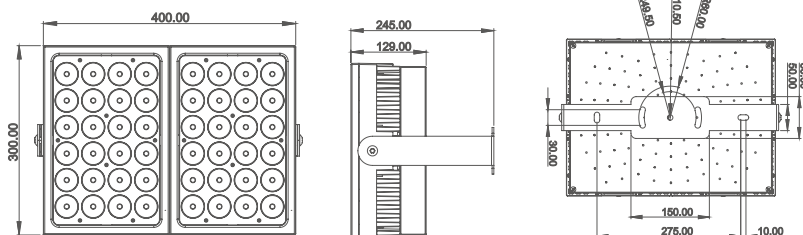

FA-3040-03/LED Flood Light

Size:

FA-3040-03/LED Flood Light

Features:

1. Mini / minimalist lamp body with design patent conforms to modern industrial aesthetic standard
2. The whole structure waterproof adopts mechanical pressure locking silica gel pad technology to ensure high and low temperature durability
3. Anti glare system adopts 0.2mm precision grid deflection 85° precision cutting light patent technology
4. Special ultra long distance precise projection technology and 93% light transmittance ultra clear glass
5. Adopt die-casting aluminum lamp body and composite metal high efficiency heat conduction patent technology
6. The lamp body adopts the unique square small column 360 degree convection and efficient heat dissipation technology

Parameter:

Lamp Parameter		LED parameter	
Beam Angle	6° 10° 20° 30° 45° 60°	LED chip	Cree
Case material/color	Dia-casting aluminum (black)	LED Item	XPL/XML
Cover material/color	Ultra clear tempered glass	CCT	Single color/RGBW
IP rate	IP66 structure waterproof	LED Power	10W
Lamp Power	220W--300W	Other Parameter	
Input Voltage	AC85-265V	Cable size	3pins 1.5mm ² rubber cable
PF	0.9	Cable length	300mm
Light Efficiency	85lm/w(white)	Fixing clip	304 Stainless steel
Light angle	180°adjustable	Light distribution	
Cable location	From the bottom	<p>平均光束角(50%) : 6.1度</p>	
Control way	ON-OFF /DMX512		