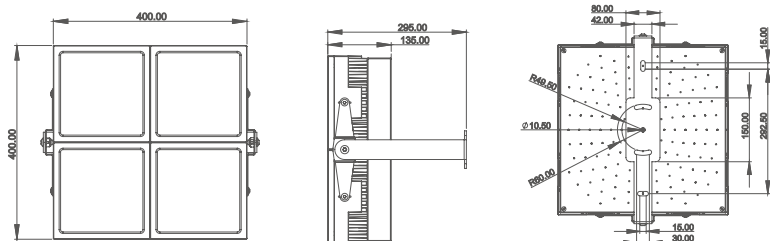

FA-400-03/LED Flood Light

Size:

FA-400-03/LED Flood Light

Features:

1. Mini / minimalist lamp body with design patent conforms to modern industrial aesthetic standard
2. The whole structure waterproof adopts mechanical pressure locking silica gel pad technology to ensure high and low temperature durability
3. Anti glare system adopts 0.2mm precision grid deflection 85° precision cutting light patent technology
4. Special ultra long distance precise projection technology and 93% light transmittance ultra clear glass
5. Adopt die-casting aluminum lamp body and composite metal high efficiency heat conduction patent technology
6. The lamp body adopts the unique square small column 360 degree convection and efficient heat dissipation technology

Parameter:

Lamp Parameter		LED parameter	
Beam Angle	6° 10° 20° 30° 45° 60°	LED chip	Cree
Case material/color	Dia-casting aluminum (black)	LED Item	XPL/XML
Cover material/color	Ultra clear tempered glass	CCT	Single color/RGBW
IP rate	IP66 structure waterproof	LED Power	10W
Lamp Power	320W--380W	Other Parameter	
Input Voltage	AC85-265V	Cable size	3pins 1.5mm ² rubber cable
PF	0.9	Cable length	300mm
Light Efficiency	85lm/w(white)	Fixing clip	304 Stainless steel
Light angle	180°adjustable	Light distribution	
Cable location	From the bottom	<p>平均光束角(50%): 6.1度</p>	
Control way	ON-OFF /DMX512		