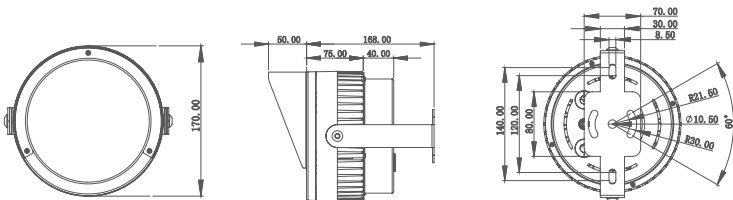

MC-170-02/LED Flood Light

Size:

MC-170-02/LED Flood Light

Features:

1. Mini / minimalist lamp body with design patent conforms to modern industrial aesthetic standard
2. The whole structure waterproof adopts mechanical pressure locking silica gel pad technology to ensure high and low temperature durability
3. Special ultra long distance precise projection technology and 93% light transmittance ultra white toughened glass
4. Adopt die-casting aluminum lamp body and composite metal high efficiency heat dissipation patent technology
5. Standard 304 stainless steel damping rotating bracket with locking function

Parameter:

Lamp Parameter		LED parameter	
Beam Angle	6° 10° 20° 30° 45° 60°	LED chip	Cree
Case material/color	Dia-casting aluminum (black)	LED Item	XTE/XML
Cover material/color	Ultra clear tempered glass	CCT	Single color/RGBW
IP rate	IP66 structure waterproof	LED Power	5W/10W
Lamp Power	30W-60W	Other Parameter	
Input Voltage	DC24V/AC85-265V	Cable size	3 pins 1.5mm² rubber cable
PF	0.9	Cable length	300mm
Light Efficiency	85lm/w(white)	Fixing clip	Die-casting aluminum
Light angle	180°adjustable	Light distribution	
Cable location	From the bottom		
Control way	ON-OFF /DMX512		
Environment temperature	-30°C~+35°C